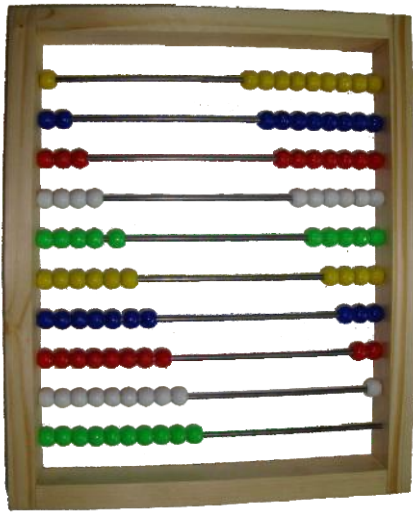

GAEE - 002 Bird Puzzle

Product Description

A basic tray to learn Ten different birds.

- There are Ten birds in this tray.
- All birds come out of their cavities easily by lifting them from their knobs.
- Match the bird to the cavity and put them back in the right place.
- This puzzle is self-corrective.
- **Dimension (in mm):** 300 x 300 x 8
- **Material:** MDF, Non-toxic Inks, Food-grade Plastic.
- **Packaging:** Strong Pouch.

GAEE - 007 Wooden Vegetable Tray

A large tray to learn about ten vegetables in a fun way!

- There are ten vegetables in this tray.
- All vegetables come out of their cavities easily by lifting them from their knobs.
- Match the vegetables to the cavity and put them back in the right place.
- This puzzle is self-corrective.
- **Dimension (in mm):** 300x300x8
- **Material:** MDF, Non-toxic Inks, Food-grade Plastic
- **Packaging:** Strong Pouch

GAEE - 008 Trumpet Puzzle

- A fun way to learn various parts of Trumpet.
- All Trumpet parts come out of their cavities easily by lifting them from their knobs.
- Match the parts to the cavity and put them back in the right place.
- This puzzle is self-corrective.
- **Dimension (in mm):** 300x300x8
- **Material:** MDF, Non-toxic Inks, Food-grade Plastic
- **Packaging:** Strong Pouch

GAEE - 009 Wild Animal Puzzle

A large tray to learn about ten common animals and birds in a fun way!

- There are ten common animals and birds in this tray.
- All animals and birds come out of their cavities easily by lifting them from their knobs.
- Match the animals and birds to the cavity and put them back in the right place.
- This puzzle is self-corrective.
- **Dimension (in mm):** 300x300x8
- **Material:** MDF, Non-toxic Inks, Food-grade Plastic
- **Packaging:** Strong Pouch