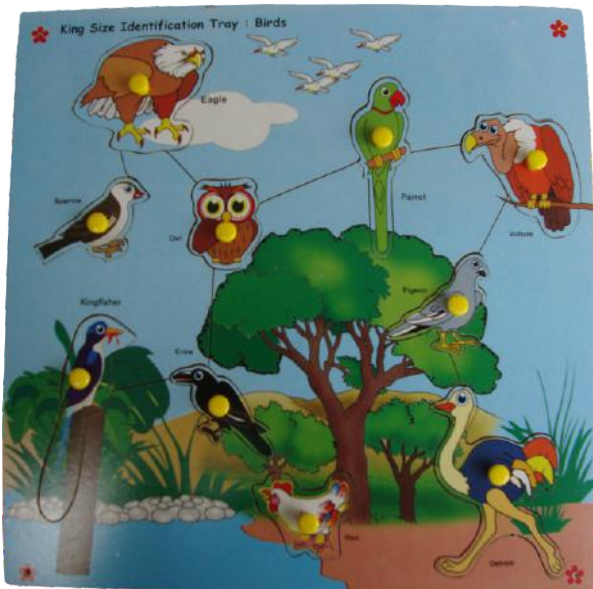

GAEE - 002 Bird Puzzle

Product Description

A basic tray to learn Ten different birds.

- There are Ten birds in this tray.
- All birds come out of their cavities easily by lifting them from their knobs.
- Match the bird to the cavity and put them back in the right place.
- This puzzle is self-corrective.
- **Dimension (in mm):** 300 x 300 x 8
- **Material:** MDF, Non-toxic Inks, Food-grade Plastic.
- **Packaging:** Strong Pouch.

GAEE - 003 Fruit Puzzle

Product Description

A large tray to learn about ten fruits in a fun way!

- There are ten fruits in this tray.
- All fruits come out of their cavities easily by lifting them from their knobs.
- Match the fruits to the cavity and put them back in the right place.
- This puzzle is self-corrective.
- **Dimension (in mm):** 300x300x8
- **Material:** MDF, Non-toxic Inks, Food-grade Plastic
- **Packaging:** Strong Pouch

GAEE - 004 Capital Alphabet Picture Tray With Knobs

An attractive, colorful tray, it's a great way to re-enforce alphabet concepts.

- All alphabets come out of their cavities by lifting them from their knobs.
- When the child lifts the alphabet, he/she will find the object that starts with that alphabet right under it!
- 100% non-toxic and child safe
- Made of MDF
- **Dimension (in mm):** 380 x 300 x12 mm
- **Material:** MDF, Non-Toxic Inks
- **Packaging:** Packed in Strong Pouch

GAEE - 005 Interlock Alphabet Puzzle

An attractive colorful tray, it's great way to re-enforce Alphabet concepts.

- All Alphabet cutouts are interlocked with each other for the child to learn Alphabets in sequence from A to Z.
- 100% Non-toxic and child safe.
- Made of MDF.
- **Material:** MDF, Non-toxic Inks
- **Packaging:** Packed in Strong Pouch