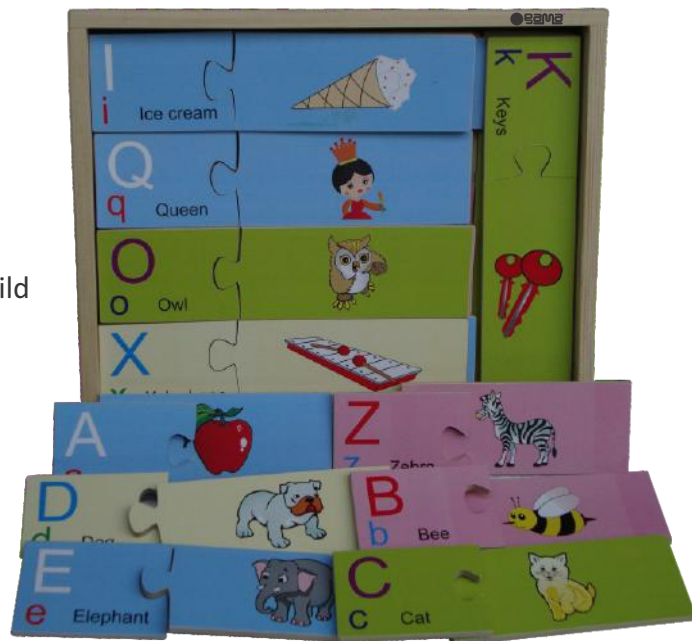

GAEE - 002 Bird Puzzle

Product Description

A basic tray to learn Ten different birds.

- There are Ten birds in this tray.
- All birds come out of their cavities easily by lifting them from their knobs.
- Match the bird to the cavity and put them back in the right place.
- This puzzle is self-corrective.
- **Dimension (in mm):** 300 x 300 x 8
- **Material:** MDF, Non-toxic Inks, Food-grade Plastic.
- **Packaging:** Strong Pouch.

GAEE - 003 Fruit Puzzle

Product Description

A large tray to learn about ten fruits in a fun way!

- There are ten fruits in this tray.
- All fruits come out of their cavities easily by lifting them from their knobs.
- Match the fruits to the cavity and put them back in the right place.
- This puzzle is self-corrective.
- **Dimension (in mm):** 300x300x8
- **Material:** MDF, Non-toxic Inks, Food-grade Plastic
- **Packaging:** Strong Pouch

GAEE - 004 Capital Alphabet Picture Tray With Knobs

An attractive, colorful tray, it's a great way to re-enforce alphabet concepts.

- All alphabets come out of their cavities by lifting them from their knobs.
- When the child lifts the alphabet, he/she will find the object that starts with that alphabet right under it!
- 100% non-toxic and child safe
- Made of MDF
- **Dimension (in mm):** 380 x 300 x12 mm
- **Material:** MDF, Non-Toxic Inks
- **Packaging:** Packed in Strong Pouch

GAEE - 005 Interlock Alphabet Puzzle

An attractive colorful tray, it's great way to re-enforce Alphabet concepts.

- All Alphabet cutouts are interlocked with each other for the child to learn Alphabets in sequence from A to Z.
- 100% Non-toxic and child safe.
- Made of MDF.
- **Material:** MDF, Non-toxic Inks
- **Packaging:** Packed in Strong Pouch