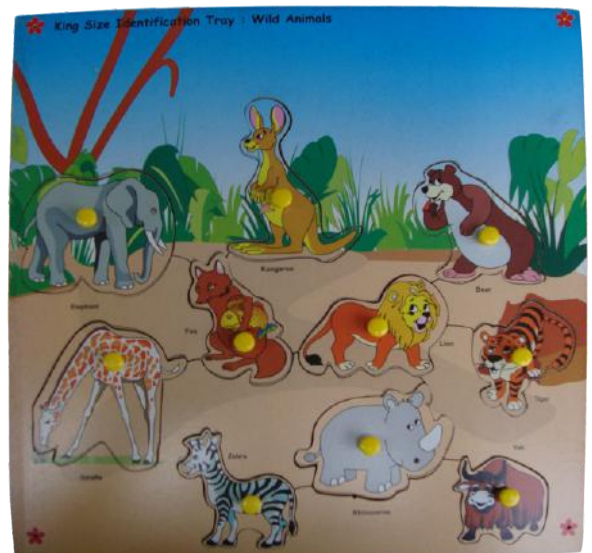

GAEE - 006 Jigsaw day's Puzzle

An attractive colorful tray, it's great way to re-enforce weekdays concepts.

- All weekdays cutouts are interlocked with each other for the child to learn weekdays in sequence from Sunday to Saturday.
- 100% Non-toxic and child safe.
- Made of MDF.
- **Material:** MDF, Non-toxic Inks
- **Packaging:** Packed in Strong Pouch

GAEE - 007 Wooden Vegetable Tray

A large tray to learn about ten vegetables in a fun way!

- There are ten vegetables in this tray.
- All vegetables come out of their cavities easily by lifting them from their knobs.
- Match the vegetables to the cavity and put them back in the right place.
- This puzzle is self-corrective.
- **Dimension (in mm):** 300x300x8
- **Material:** MDF, Non-toxic Inks, Food-grade Plastic
- **Packaging:** Strong Pouch

GAEE - 008 Trumpet Puzzle

- A fun way to learn various parts of Trumpet.
- All Trumpet parts come out of their cavities easily by lifting them from their knobs.
- Match the parts to the cavity and put them back in the right place.
- This puzzle is self-corrective.
- **Dimension (in mm):** 300x300x8
- **Material:** MDF, Non-toxic Inks, Food-grade Plastic
- **Packaging:** Strong Pouch

GAEE - 009 Wild Animal Puzzle

A large tray to learn about ten common animals and birds in a fun way!

- There are ten common animals and birds in this tray.
- All animals and birds come out of their cavities easily by lifting them from their knobs.
- Match the animals and birds to the cavity and put them back in the right place.
- This puzzle is self-corrective.
- **Dimension (in mm):** 300x300x8
- **Material:** MDF, Non-toxic Inks, Food-grade Plastic
- **Packaging:** Strong Pouch